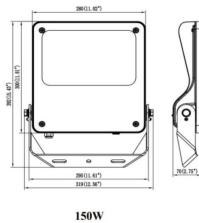

Item code	86.OF03.4453.02
Product type	Indoor
Category	Industrial
Family	SAFE

Pictograms

Dimensions

Product dimensions (mm) 447x359x75mm

Scheme

Product

Real power (W)	150
Real luminous flux (Lm)	21750
Luminous efficiency (Lm/W)	145
Beam angle (°)	55°X125°
IP	IP66
Operating temperature	-30°C to + 50°C
Colour	black
Control gear included	yes
Control gear	DALI
Power Factor	>0,98
Flicker Free	YES
Light source	LED
Average life time (h)	Up to 100,000hrs LM73
Colour temperature (K)	4000K
Colour consistency (SDCM)	<5
CRI	70
IK	IK08