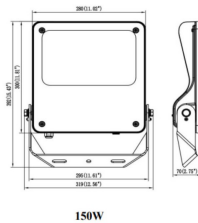

Item code	86.OF03.4453.02
Product type	Outdoor
Category	Floodlights
Family	SAFE

Pictograms

Dimensions

Product dimensions (mm) 447x359x75mm

Scheme

Product

Real power (W)	150
Real luminous flux (Lm)	21750
Luminous efficiency (Lm/W)	145
Beam angle (°)	55°X125°
IP	IP66
Operating temperature	-30°C to + 50°C
Colour	black
Control gear included	yes
Control gear	DALI
Power Factor	>0,98
Flicker Free	YES
Light source	LED
Average life time (h)	Up to 100,000hrs LM73
Colour temperature (K)	4000K
Colour consistency (SDCM)	<5
CRI	70
IK	IK08