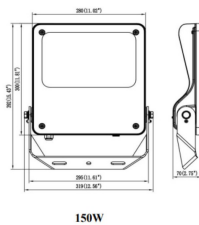

| | |
|---------------------|------------------------|
| Item code | 86.OF03.4453.02 |
| Product type | Outdoor |
| Category | Floodlights |
| Family | SAFE |

Pictograms

Dimensions

Product dimensions (mm) 447x359x75mm

Scheme

Product

| | |
|-----------------------------------|------------------------------|
| Real power (W) | 150 |
| Real luminous flux (Lm) | 21750 |
| Luminous efficiency (Lm/W) | 145 |
| Beam angle (°) | 55°X125° |
| IP | IP66 |
| Operating temperature | -30°C to + 50°C |
| Colour | black |
| Control gear included | yes |
| Control gear | DALI |
| Power Factor | >0,98 |
| Flicker Free | YES |
| Light source | LED |
| Average life time (h) | Up to 100,000hrs LM73 |
| Colour temperature (K) | 4000K |
| Colour consistency (SDCM) | <5 |
| CRI | 70 |
| IK | IK08 |