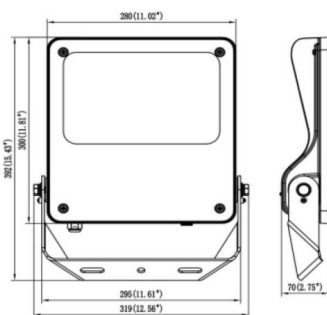

SAFE

Lavov outdoor floodlight from the family SAFE with a power of 150W and an optic of 55°X125°. . With a total lumen output of 21750 lm and an efficiency of 145lm/W. Manufactured in die cast aluminium alloy with low copper content perfect for aggressive environments and finished in powder coating in black color. Degree of protection IP66 and IK08. DALI driver.

Item code	86.OF03.4453.02
Product type	Outdoor
Category	Floodlights
Family	SAFE
Pictograms	

Dimensions

Product dimensions (mm) **447x359x75mm**

Scheme

150W

Product	
Real power (W)	150
Real luminous flux (Lm)	21750
Luminous efficiency (Lm/W)	145
Beam angle (°)	55°X125°
IP	IP66
Operating temperature	-30°C to + 50°C
Colour	black
Control gear included	yes
Control gear	DALI
Power Factor	>0,98
Flicker Free	YES
Light source	LED
Type of LED	NF2W757GR-V3
Average life time (h)	Up to 100,000hrs LM73
Colour temperature (K)	4000K
Colour consistency (SDCM)	5
CRI	70
IK	IK08