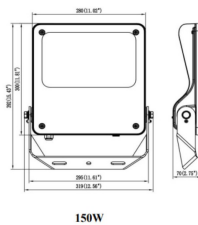

Item code	86.OF03.4453.02
Product type	Indoor
Category	Industrial
Family	SAFE

Pictograms

Dimensions

Product dimensions (mm) 447x359x75mm

Scheme

Product

Real power (W)	150
Real luminous flux (Lm)	21750
Luminous efficiency (Lm/W)	145
Beam angle (°)	55°X125°
IP	IP66
Operating temperature	-30°C to + 50°C
Colour	black
Control gear included	yes
Control gear	DALI
Power Factor	>0,98
Flicker Free	YES
Light source	LED
Average life time (h)	Up to 100,000hrs LM73
Colour temperature (K)	4000K
Colour consistency (SDCM)	<5
CRI	70
IK	IK08