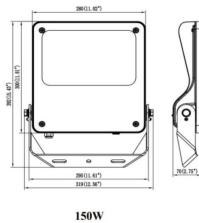

Item code	86.OF03.4461.02
Product type	Indoor
Category	Industrial
Family	SAFE

Pictograms

Dimensions

Product dimensions (mm) 447x359x75mm

Scheme

Product

Real power (W)	150
Real luminous flux (Lm)	21750
Luminous efficiency (Lm/W)	145
Beam angle (°)	26°x60°
IP	IP66
Operating temperature	-30°C to + 50°C
Colour	black
Control gear included	yes
Control gear	ON-OFF
Power Factor	>0,98
Flicker Free	YES
Light source	LED
Average life time (h)	Up to 100,000hrs LM87
Colour temperature (K)	4000K
Colour consistency (SDCM)	<5
CRI	70
IK	IK08