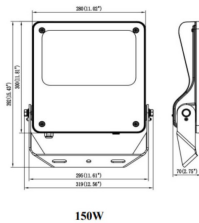

Scheme

Product

Real power (W)	150
Real luminous flux (Lm)	21750
Luminous efficiency (Lm/W)	145
Beam angle (°)	26°x60°
IP	IP66
Operating temperature	-30°C to + 50°C
Colour	black
Control gear included	yes
Control gear	ON-OFF
Power Factor	>0,98
Flicker Free	YES
Light source	LED
Average life time (h)	Up to 100,000hrs LM87
Colour temperature (K)	4000K
Colour consistency (SDCM)	<5
CRI	70
IK	IK08