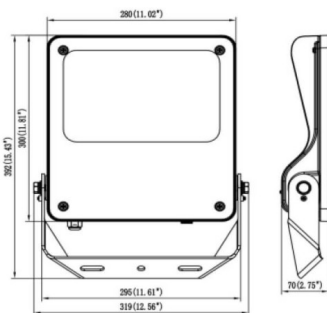

SAFE

Lavov outdoor floodlight from the family SAFE with a power of 150W and an optic of 26°x60°. . With a total lumen output of 21750 lm and an efficiency of 145lm/W. Manufactured in die cast aluminium alloy with low copper content perfect for aggressive environments and finished in powder coating in black color. Degree of protection IP66 and IK08. ON-OFF driver.

Item code	86.OF03.4461.02
Product type	Outdoor
Category	Floodlights
Family	SAFE
Pictograms	

Dimensions

Product dimensions (mm) **447x359x75mm**

Scheme

150W

Product	
Real power (W)	150
Real luminous flux (Lm)	21750
Luminous efficiency (Lm/W)	145
Beam angle (°)	26°x60°
IP	IP66
Operating temperature	-30°C to + 50°C
Colour	black
Control gear included	yes
Control gear	ON-OFF
Power Factor	>0,98
Flicker Free	YES
Light source	LED
Type of LED	NF2W757GR-V3
Average life time (h)	Up to 100,000hrs LM87
Colour temperature (K)	4000K
Colour consistency (SDCM)	5
CRI	70
IK	IK08