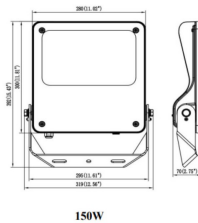

Item code	86.OF03.4461.02
Product type	Outdoor
Category	Floodlights
Family	SAFE

Pictograms

Dimensions

Product dimensions (mm) 447x359x75mm

Scheme

Product

Real power (W)	150
Real luminous flux (Lm)	21750
Luminous efficiency (Lm/W)	145
Beam angle (°)	26°x60°
IP	IP66
Operating temperature	-30°C to + 50°C
Colour	black
Control gear included	yes
Control gear	ON-OFF
Power Factor	>0,98
Flicker Free	YES
Light source	LED
Average life time (h)	Up to 100,000hrs LM87
Colour temperature (K)	4000K
Colour consistency (SDCM)	<5
CRI	70
IK	IK08