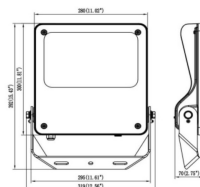

Scheme

150W

Product

Real power (W)	150
Real luminous flux (Lm)	21750
Luminous efficiency (Lm/W)	145
Beam angle (°)	26°x60°
IP	IP66
Operating temperature	-30°C to + 50°C
Colour	black
Control gear included	yes
Control gear	ON-OFF
Power Factor	>0,98
Flicker Free	YES
Light source	LED
Average life time (h)	Up to 100,000hrs LM87
Colour temperature (K)	4000K
Colour consistency (SDCM)	<5
CRI	70
IK	IK08