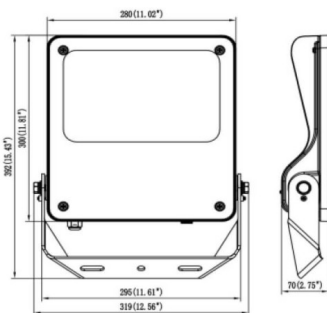

SAFE

Lavov outdoor floodlight from the family SAFE with a power of 150W and an optic of 26°x60°. . With a total lumen output of 21750 lm and an efficiency of 145lm/W. Manufactured in die cast aluminium alloy with low copper content perfect for aggressive environments and finished in powder coating in black color. Degree of protection IP66 and IK08. DALI driver.

Item code	86.OF03.4463.02
Product type	Outdoor
Category	Floodlights
Family	SAFE
Pictograms	

Dimensions

Product dimensions (mm) **447x359x75mm**

Scheme

150W

Product	
Real power (W)	150
Real luminous flux (Lm)	21750
Luminous efficiency (Lm/W)	145
Beam angle (°)	26°x60°
IP	IP66
Operating temperature	-30°C to + 50°C
Colour	black
Control gear included	yes
Control gear	DALI
Power Factor	>0,98
Flicker Free	YES
Light source	LED
Type of LED	NF2W757GR-V3
Average life time (h)	Up to 100,000hrs LM87
Colour temperature (K)	4000K
Colour consistency (SDCM)	5
CRI	70
IK	IK08