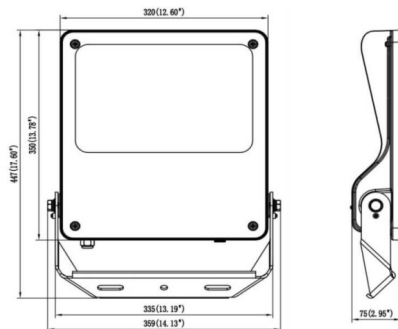

### SAFE

Lavov outdoor floodlight from the family SAFE with a power of 200W and an optic of 25°. . With a total lumen output of 29000 lm and an efficiency of 145lm/W. Manufactured in die cast aluminium alloy with low copper content perfect for aggressive environments and finished in powder coating in black color. Degree of protection IP66 and IK08. ON-OFF driver.

### Dimensions

Product dimensions (mm) **447x359x75mm**

### Scheme

200W

Item code	86.OF03.5421.02
Product type	Indoor
Category	Industrial
Family	SAFE
Pictograms	 

<b>Product</b>	
Real power (W)	200
Real luminous flux (Lm)	29000
Luminous efficiency (Lm/W)	145
Beam angle (°)	25°
IP	IP66
Operating temperature	-30°C to + 50°C
Colour	black
Control gear included	yes
Control gear	ON-OFF
Power Factor	>0,99
Flicker Free	YES
Light source	LED
Type of LED	NF2W757GR-V3
Average life time (h)	Up to 100,000hrs LM74
Colour temperature (K)	4000K
Colour consistency (SDCM)	5
CRI	70
IK	IK08