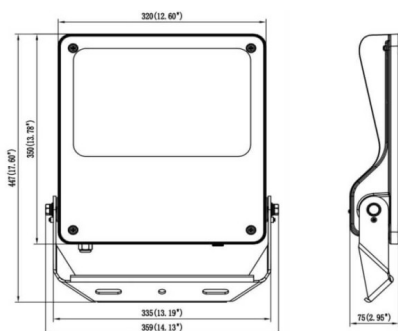

SAFE

Lavov outdoor floodlight from the family SAFE with a power of 200W and an optic of 25°. . With a total lumen output of 29000 lm and an efficiency of 145lm/W. Manufactured in die cast aluminium alloy with low copper content perfect for aggressive environments and finished in powder coating in black color. Degree of protection IP66 and IK08. ON-OFF driver.

Item code	86.OF03.5421.02
Product type	Outdoor
Category	Floodlights
Family	SAFE
Pictograms	

Dimensions

Product dimensions (mm) **447x359x75mm**

Scheme

200W

Product	
Real power (W)	200
Real luminous flux (Lm)	29000
Luminous efficiency (Lm/W)	145
Beam angle (°)	25°
IP	IP66
Operating temperature	-30°C to + 50°C
Colour	black
Control gear included	yes
Control gear	ON-OFF
Power Factor	>0,99
Flicker Free	YES
Light source	LED
Type of LED	NF2W757GR-V3
Average life time (h)	Up to 100,000hrs LM74
Colour temperature (K)	4000K
Colour consistency (SDCM)	5
CRI	70
IK	IK08