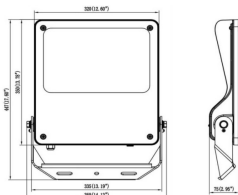

SAFE

Lavov outdoor floodlight from the family SAFE with a power of 200W and an optic of 25°. . With a total lumen output of 29000 lm and an efficiency of 145lm/W. Manufactured in die cast aluminium alloy with low copper content perfect for aggressive environments and finished in powder coating in black color. Degree of protection IP66 and IK08. ON-OFF driver.

Item code	86.OF03.5421.02
Product type	Outdoor
Category	Floodlights
Family	SAFE

Pictograms	

Dimensions

Product dimensions (mm) 447x359x75mm

Scheme

200W

Product

Real power (W)	200
Real luminous flux (Lm)	29000
Luminous efficiency (Lm/W)	145
Beam angle (°)	25°
IP	IP66
Operating temperature	-30°C to + 50°C
Colour	black
Control gear included	yes
Control gear	ON-OFF
Power Factor	>0,99
Flicker Free	YES
Light source	LED
Average life time (h)	Up to 100,000hrs LM74
Colour temperature (K)	4000K
Colour consistency (SDCM)	<5
CRI	70
IK	IK08