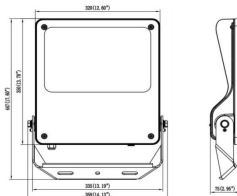

Scheme

200W

Product

Real power (W)	200
Real luminous flux (Lm)	29000
Luminous efficiency (Lm/W)	145
Beam angle (°)	25°
IP	IP66
Operating temperature	-30°C to + 50°C
Colour	black
Control gear included	yes
Control gear	ON-OFF
Power Factor	>0,99
Flicker Free	YES
Light source	LED
Average life time (h)	Up to 100,000hrs LM74
Colour temperature (K)	4000K
Colour consistency (SDCM)	<5
CRI	70
IK	IK08