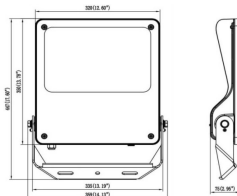

Item code	86.OF03.5421.02
Product type	Outdoor
Category	Floodlights
Family	SAFE

Pictograms

Dimensions

Product dimensions (mm) 447x359x75mm

Scheme

200W

Product

Real power (W)	200
Real luminous flux (Lm)	29000
Luminous efficiency (Lm/W)	145
Beam angle (°)	25°
IP	IP66
Operating temperature	-30°C to + 50°C
Colour	black
Control gear included	yes
Control gear	ON-OFF
Power Factor	>0,99
Flicker Free	YES
Light source	LED
Average life time (h)	Up to 100,000hrs LM74
Colour temperature (K)	4000K
Colour consistency (SDCM)	<5
CRI	70
IK	IK08