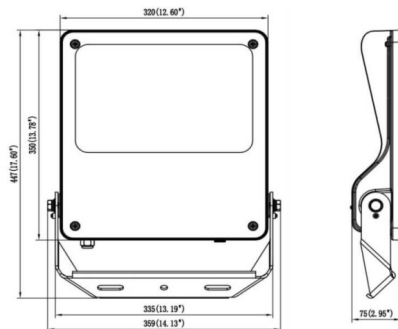

SAFE

Lavov outdoor floodlight from the family SAFE with a power of 200W and an optic of 25°. . With a total lumen output of 29000 lm and an efficiency of 145lm/W. Manufactured in die cast aluminium alloy with low copper content perfect for aggressive environments and finished in powder coating in black color. Degree of protection IP66 and IK08. ON-OFF driver.

Dimensions

Product dimensions (mm) **447x359x75mm**

Scheme

200W

Item code	86.OF03.5421.02
Product type	Indoor
Category	Industrial
Family	SAFE
Pictograms	

Product	
Real power (W)	200
Real luminous flux (Lm)	29000
Luminous efficiency (Lm/W)	145
Beam angle (°)	25°
IP	IP66
Operating temperature	-30°C to + 50°C
Colour	black
Control gear included	yes
Control gear	ON-OFF
Power Factor	>0,99
Flicker Free	YES
Light source	LED
Type of LED	NF2W757GR-V3
Average life time (h)	Up to 100,000hrs LM74
Colour temperature (K)	4000K
Colour consistency (SDCM)	5
CRI	70
IK	IK08