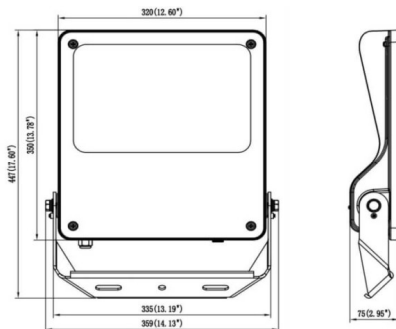

SAFE

Lavov outdoor floodlight from the family SAFE with a power of 200W and an optic of 25°. . With a total lumen output of 29000 lm and an efficiency of 145lm/W. Manufactured in die cast aluminium alloy with low copper content perfect for aggressive environments and finished in powder coating in black color. Degree of protection IP66 and IK08. DALI driver.

Dimensions

Product dimensions (mm) **447x359x75mm**

Scheme

200W

Item code	86.OF03.5423.02				
Product type	Outdoor				
Category	Floodlights				
Family	SAFE				
Pictograms					

Product	
Real power (W)	200
Real luminous flux (Lm)	29000
Luminous efficiency (Lm/W)	145
Beam angle (°)	25°
IP	IP66
Operating temperature	-30°C to + 50°C
Colour	black
Control gear included	yes
Control gear	DALI
Power Factor	>0,99
Flicker Free	YES
Light source	LED
Type of LED	NF2W757GR-V3
Average life time (h)	Up to 100,000hrs LM74
Colour temperature (K)	4000K
Colour consistency (SDCM)	5
CRI	70
IK	IK08