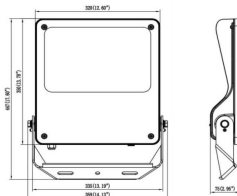

Scheme

200W

Product

Real power (W)	200

Real luminous flux (Lm)	29000

Luminous efficiency (Lm/W)	145

Beam angle (°)	60°

IP	IP66

Operating temperature	-30°C to + 50°C

Colour	black

Control gear included	yes

Control gear	ON-OFF

Power Factor	>0,99

Flicker Free	YES

Light source	LED

Average life time (h)	Up to 100,000hrs LM81

Colour temperature (K)	4000K

Colour consistency (SDCM)	<5

CRI	70

IK	IK08