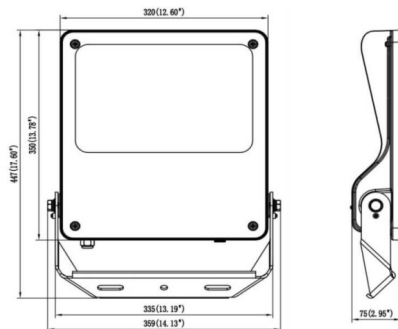

### SAFE

Lavov outdoor floodlight from the family SAFE with a power of 200W and an optic of 60°. . With a total lumen output of 29000 lm and an efficiency of 145lm/W. Manufactured in die cast aluminium alloy with low copper content perfect for aggressive environments and finished in powder coating in black color. Degree of protection IP66 and IK08. ON-OFF driver.

### Dimensions

Product dimensions (mm) **447x359x75mm**

### Scheme

200W

Item code	86.OF03.5431.02				
Product type	Outdoor				
Category	Floodlights				
Family	SAFE				
Pictograms					

<b>Product</b>	
Real power (W)	200
Real luminous flux (Lm)	29000
Luminous efficiency (Lm/W)	145
Beam angle (°)	60°
IP	IP66
Operating temperature	-30°C to + 50°C
Colour	black
Control gear included	yes
Control gear	ON-OFF
Power Factor	>0,99
Flicker Free	YES
Light source	LED
Type of LED	NF2W757GR-V3
Average life time (h)	Up to 100,000hrs LM81
Colour temperature (K)	4000K
Colour consistency (SDCM)	5
CRI	70
IK	IK08