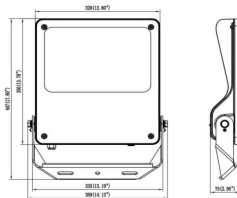

Scheme

200W

Product

Real power (W)	200

Real luminous flux (Lm)	29000

Luminous efficiency (Lm/W)	145

Beam angle (°)	60°

IP	IP66

Operating temperature	-30°C to + 50°C

Colour	black

Control gear included	yes

Control gear	ON-OFF

Power Factor	>0,99

Flicker Free	YES

Light source	LED

Average life time (h)	Up to 100,000hrs LM81

Colour temperature (K)	4000K

Colour consistency (SDCM)	<5

CRI	70

IK	IK08