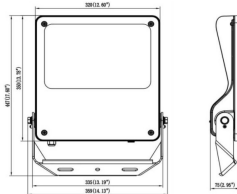

Item code	86.OF03.5431.02
Product type	Outdoor
Category	Floodlights
Family	SAFE

Pictograms

Dimensions

Product dimensions (mm) 447x359x75mm

Scheme

200W

Product

Real power (W)	200
Real luminous flux (Lm)	29000
Luminous efficiency (Lm/W)	145
Beam angle (°)	60°
IP	IP66
Operating temperature	-30°C to + 50°C
Colour	black
Control gear included	yes
Control gear	ON-OFF
Power Factor	>0,99
Flicker Free	YES
Light source	LED
Average life time (h)	Up to 100,000hrs LM81
Colour temperature (K)	4000K
Colour consistency (SDCM)	<5
CRI	70
IK	IK08