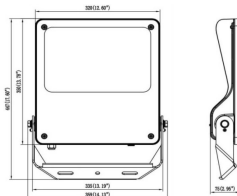

Item code	86.OF03.5431.02
Product type	Outdoor
Category	Floodlights
Family	SAFE

Pictograms

Dimensions

Product dimensions (mm) 447x359x75mm

Scheme

200W

Product

Real power (W)	200
Real luminous flux (Lm)	29000
Luminous efficiency (Lm/W)	145
Beam angle (°)	60°
IP	IP66
Operating temperature	-30°C to + 50°C
Colour	black
Control gear included	yes
Control gear	ON-OFF
Power Factor	>0,99
Flicker Free	YES
Light source	LED
Average life time (h)	Up to 100,000hrs LM81
Colour temperature (K)	4000K
Colour consistency (SDCM)	<5
CRI	70
IK	IK08