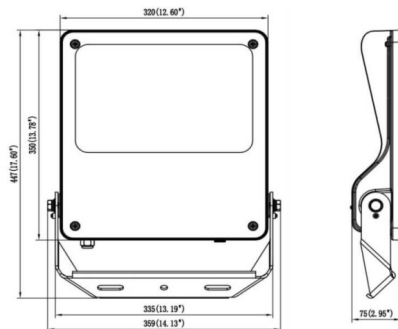

SAFE

Lavov outdoor floodlight from the family SAFE with a power of 200W and an optic of 60°. . With a total lumen output of 29000 lm and an efficiency of 145lm/W. Manufactured in die cast aluminium alloy with low copper content perfect for aggressive environments and finished in powder coating in black color. Degree of protection IP66 and IK08. ON-OFF driver.

Dimensions

Product dimensions (mm) **447x359x75mm**

Scheme

200W

Item code	86.OF03.5431.02
Product type	Indoor
Category	Industrial
Family	SAFE
Pictograms	

Product	
Real power (W)	200
Real luminous flux (Lm)	29000
Luminous efficiency (Lm/W)	145
Beam angle (°)	60°
IP	IP66
Operating temperature	-30°C to + 50°C
Colour	black
Control gear included	yes
Control gear	ON-OFF
Power Factor	>0,99
Flicker Free	YES
Light source	LED
Type of LED	NF2W757GR-V3
Average life time (h)	Up to 100,000hrs LM81
Colour temperature (K)	4000K
Colour consistency (SDCM)	5
CRI	70
IK	IK08