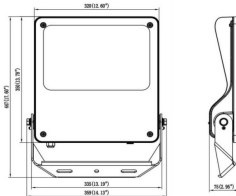

Scheme

200W

Product

Real power (W)	200
Real luminous flux (Lm)	29000
Luminous efficiency (Lm/W)	145
Beam angle (°)	55°X125°
IP	IP66
Operating temperature	-30°C to + 50°C
Colour	black
Control gear included	yes
Control gear	ON-OFF
Power Factor	>0,99
Flicker Free	YES
Light source	LED
Average life time (h)	Up to 100,000hrs LM74
Colour temperature (K)	4000K
Colour consistency (SDCM)	<5
CRI	70
IK	IK08