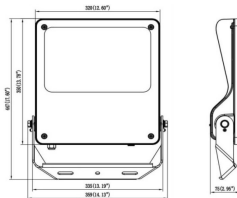

Product dimensions (mm)	447x359x75mm
-------------------------	--------------

Scheme

200W

Product

Real power (W)	200
----------------	-----

Real luminous flux (Lm)	29000
-------------------------	-------

Luminous efficiency (Lm/W)	145
----------------------------	-----

Beam angle (°)	55°X125°
----------------	----------

IP	IP66
----	------

Operating temperature	-30°C to + 50°C
-----------------------	-----------------

Colour	black
--------	-------

Control gear included	yes
-----------------------	-----