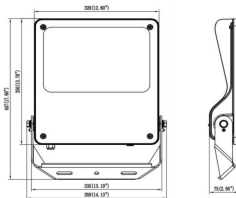

Item code	86.OF03.5451.02
Product type	Outdoor
Category	Floodlights
Family	SAFE

Pictograms

Dimensions

Product dimensions (mm) 447x359x75mm

Scheme

200W

Product

Real power (W)	200
Real luminous flux (Lm)	29000
Luminous efficiency (Lm/W)	145
Beam angle (°)	55°X125°
IP	IP66
Operating temperature	-30°C to + 50°C
Colour	black
Control gear included	yes
Control gear	ON-OFF
Power Factor	>0,99
Flicker Free	YES
Light source	LED
Average life time (h)	Up to 100,000hrs LM74
Colour temperature (K)	4000K
Colour consistency (SDCM)	<5
CRI	70
IK	IK08