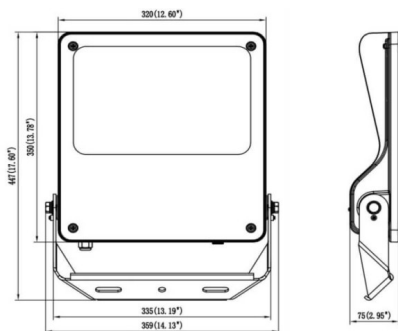

Scheme

200W

Product	
Real power (W)	200
Real luminous flux (Lm)	29000
Luminous efficiency (Lm/W)	145
Beam angle (°)	55°X125°
IP	IP66
Operating temperature	-30°C to + 50°C
Colour	black
Control gear included	yes
Control gear	ON-OFF
Power Factor	>0,99
Flicker Free	YES
Light source	LED
Type of LED	NF2W757GR-V3
Average life time (h)	Up to 100,000hrs LM74
Colour temperature (K)	4000K
Colour consistency (SDCM)	5
CRI	70
IK	IK08