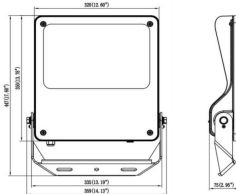

Item code	86.OF03.5451.02
Product type	Outdoor
Category	Floodlights
Family	SAFE

Pictograms

Dimensions

Product dimensions (mm) 447x359x75mm

Scheme

200W

Product

Real power (W)	200
Real luminous flux (Lm)	29000
Luminous efficiency (Lm/W)	145
Beam angle (°)	55°X125°
IP	IP66
Operating temperature	-30°C to + 50°C
Colour	black
Control gear included	yes
Control gear	ON-OFF
Power Factor	>0,99
Flicker Free	YES
Light source	LED
Average life time (h)	Up to 100,000hrs LM74
Colour temperature (K)	4000K
Colour consistency (SDCM)	<5
CRI	70
IK	IK08