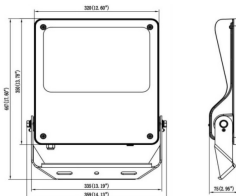

Item code	86.OF03.5451.02
Product type	Indoor
Category	Industrial
Family	SAFE

Pictograms

Dimensions

Product dimensions (mm) 447x359x75mm

Scheme

200W

Product

Real power (W)	200
Real luminous flux (Lm)	29000
Luminous efficiency (Lm/W)	145
Beam angle (°)	55°X125°
IP	IP66
Operating temperature	-30°C to + 50°C
Colour	black
Control gear included	yes
Control gear	ON-OFF
Power Factor	>0,99
Flicker Free	YES
Light source	LED
Average life time (h)	Up to 100,000hrs LM74
Colour temperature (K)	4000K
Colour consistency (SDCM)	<5
CRI	70
IK	IK08