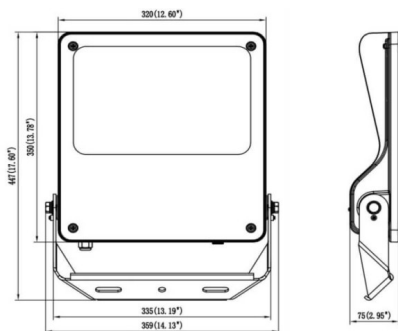

Scheme

200W

Product	
Real power (W)	200
Real luminous flux (Lm)	29000
Luminous efficiency (Lm/W)	145
Beam angle (°)	55°X125°
IP	IP66
Operating temperature	-30°C to + 50°C
Colour	black
Control gear included	yes
Control gear	DALI
Power Factor	>0,99
Flicker Free	YES
Light source	LED
Type of LED	NF2W757GR-V3
Average life time (h)	Up to 100,000hrs LM74
Colour temperature (K)	4000K
Colour consistency (SDCM)	5
CRI	70
IK	IK08