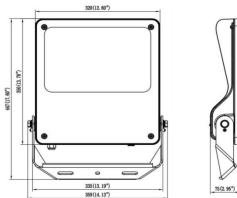

Item code	86.OF03.5453.02
Product type	Outdoor
Category	Floodlights
Family	SAFE

Pictograms

Dimensions

Product dimensions (mm) 447x359x75mm

Scheme

200W

Product

Real power (W)	200
Real luminous flux (Lm)	29000
Luminous efficiency (Lm/W)	145
Beam angle (°)	55°X125°
IP	IP66
Operating temperature	-30°C to + 50°C
Colour	black
Control gear included	yes
Control gear	DALI
Power Factor	>0,99
Flicker Free	YES
Light source	LED
Average life time (h)	Up to 100,000hrs LM74
Colour temperature (K)	4000K
Colour consistency (SDCM)	<5
CRI	70
IK	IK08