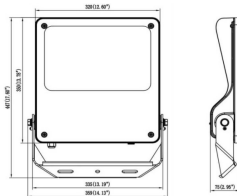

SAFE

Lavov outdoor floodlight from the family SAFE with a power of 200W and an optic of 55°X125°. . With a total lumen output of 29000 lm and an efficiency of 145lm/W. Manufactured in die cast aluminium alloy with low copper content perfect for aggressive environments and finished in powder coating in black color. Degree of protection IP66 and IK08. DALI driver.

Item code	86.OF03.5453.02
Product type	Outdoor
Category	Floodlights
Family	SAFE
Pictograms	

Dimensions

Product dimensions (mm) 447x359x75mm

Scheme

200W

Product	
Real power (W)	200
Real luminous flux (Lm)	29000
Luminous efficiency (Lm/W)	145
Beam angle (°)	55°X125°
IP	IP66
Operating temperature	-30°C to + 50°C
Colour	black
Control gear included	yes
Control gear	DALI
Power Factor	>0,99
Flicker Free	YES
Light source	LED
Average life time (h)	Up to 100,000hrs LM74
Colour temperature (K)	4000K
Colour consistency (SDCM)	<5
CRI	70
IK	IK08