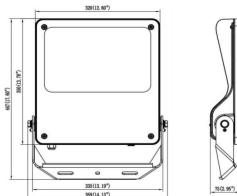

Item code	86.OF03.5461.02
Product type	Indoor
Category	Industrial
Family	SAFE

Pictograms

Dimensions

Product dimensions (mm) 447x359x75mm

Scheme

200W

Product

Real power (W)	200
Real luminous flux (Lm)	29000
Luminous efficiency (Lm/W)	145
Beam angle (°)	26°x60°
IP	IP66
Operating temperature	-30°C to + 50°C
Colour	black
Control gear included	yes
Control gear	ON-OFF
Power Factor	>0,99
Flicker Free	YES
Light source	LED
Average life time (h)	Up to 100,000hrs LM88
Colour temperature (K)	4000K
Colour consistency (SDCM)	<5
CRI	70
IK	IK08