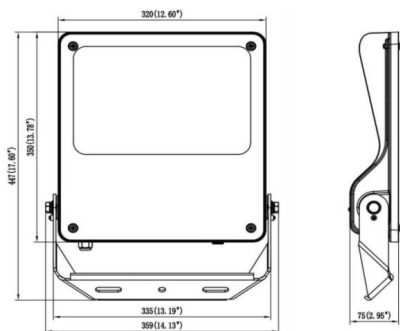

SAFE

Lavov outdoor floodlight from the family SAFE with a power of 200W and an optic of 26°x60°. . With a total lumen output of 29000 lm and an efficiency of 145lm/W. Manufactured in die cast aluminium alloy with low copper content perfect for aggressive environments and finished in powder coating in black color. Degree of protection IP66 and IK08. ON-OFF driver.

Item code	86.OF03.5461.02
Product type	Outdoor
Category	Floodlights
Family	SAFE
Pictograms	

Dimensions

Product dimensions (mm) **447x359x75mm**

Scheme

200W

Product	
Real power (W)	200
Real luminous flux (Lm)	29000
Luminous efficiency (Lm/W)	145
Beam angle (°)	26°x60°
IP	IP66
Operating temperature	-30°C to + 50°C
Colour	black
Control gear included	yes
Control gear	ON-OFF
Power Factor	>0,99
Flicker Free	YES
Light source	LED
Type of LED	NF2W757GR-V3
Average life time (h)	Up to 100,000hrs LM88
Colour temperature (K)	4000K
Colour consistency (SDCM)	5
CRI	70
IK	IK08