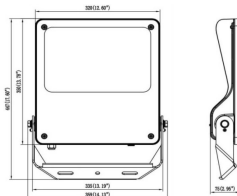

Item code	86.OF03.5461.02
Product type	Outdoor
Category	Floodlights
Family	SAFE

Pictograms

Dimensions

Product dimensions (mm) 447x359x75mm

Scheme

200W

Product

Real power (W)	200
Real luminous flux (Lm)	29000
Luminous efficiency (Lm/W)	145
Beam angle (°)	26°x60°
IP	IP66
Operating temperature	-30°C to + 50°C
Colour	black
Control gear included	yes
Control gear	ON-OFF
Power Factor	>0,99
Flicker Free	YES
Light source	LED
Average life time (h)	Up to 100,000hrs LM88
Colour temperature (K)	4000K
Colour consistency (SDCM)	<5
CRI	70
IK	IK08