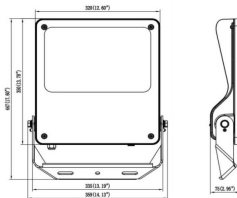

Item code	86.OF03.5461.02
Product type	Outdoor
Category	Floodlights
Family	SAFE

Pictograms

Dimensions

Product dimensions (mm) 447x359x75mm

Scheme

200W

Product

Real power (W)	200
Real luminous flux (Lm)	29000
Luminous efficiency (Lm/W)	145
Beam angle (°)	26°x60°
IP	IP66
Operating temperature	-30°C to + 50°C
Colour	black
Control gear included	yes
Control gear	ON-OFF
Power Factor	>0,99
Flicker Free	YES
Light source	LED
Average life time (h)	Up to 100,000hrs LM88
Colour temperature (K)	4000K
Colour consistency (SDCM)	<5
CRI	70
IK	IK08