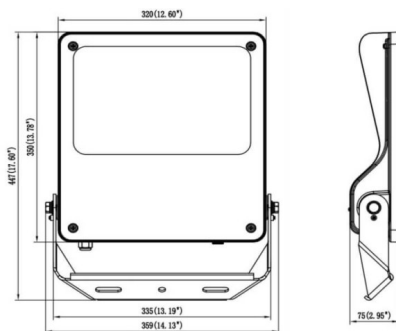

SAFE

Lavov outdoor floodlight from the family SAFE with a power of 200W and an optic of 26°x60°. . With a total lumen output of 29000 lm and an efficiency of 145lm/W. Manufactured in die cast aluminium alloy with low copper content perfect for aggressive environments and finished in powder coating in black color. Degree of protection IP66 and IK08. ON-OFF driver.

Dimensions

Product dimensions (mm) **447x359x75mm**

Scheme

200W

Item code	86.OF03.5461.02				
Product type	Indoor				
Category	Industrial				
Family	SAFE				
Pictograms					

Product	
Real power (W)	200
Real luminous flux (Lm)	29000
Luminous efficiency (Lm/W)	145
Beam angle (°)	26°x60°
IP	IP66
Operating temperature	-30°C to + 50°C
Colour	black
Control gear included	yes
Control gear	ON-OFF
Power Factor	>0,99
Flicker Free	YES
Light source	LED
Type of LED	NF2W757GR-V3
Average life time (h)	Up to 100,000hrs LM88
Colour temperature (K)	4000K
Colour consistency (SDCM)	5
CRI	70
IK	IK08