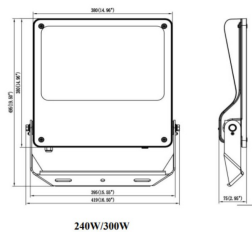

Item code	86.OF03.6421.02
Product type	Outdoor
Category	Floodlights
Family	SAFE

Pictograms

Dimensions

Product dimensions (mm) 495x419x75mm

Scheme

Product

Real power (W)	240
Real luminous flux (Lm)	34800
Luminous efficiency (Lm/W)	145
Beam angle (°)	25°
IP	IP66
Operating temperature	-30°C to + 50°C
Colour	black
Control gear included	yes
Control gear	ON-OFF
Power Factor	>0,100
Flicker Free	YES
Light source	LED
Average life time (h)	Up to 100,000hrs LM75
Colour temperature (K)	4000K
Colour consistency (SDCM)	<5
CRI	70
IK	IK08