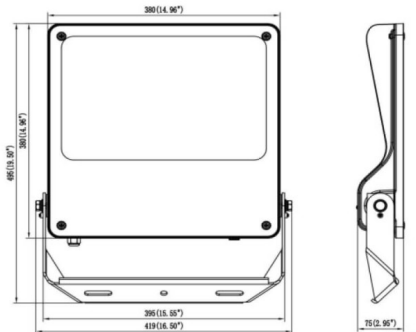

**SAFE**

Lavov outdoor floodlight from the family SAFE with a power of 240W and an optic of 25°. . With a total lumen output of 34800 lm and an efficiency of 145lm/W. Manufactured in die cast aluminium alloy with low copper content perfect for aggressive environments and finished in powder coating in black color. Degree of protection IP66 and IK08. ON-OFF driver.

**Dimensions**

**Product dimensions (mm)**      **495x419x75mm**

**Scheme**

240W/300W

<b>Item code</b>	<b>86.OF03.6421.02</b>
<b>Product type</b>	<b>Outdoor</b>
<b>Category</b>	<b>Floodlights</b>
<b>Family</b>	<b>SAFE</b>
<b>Pictograms</b>	