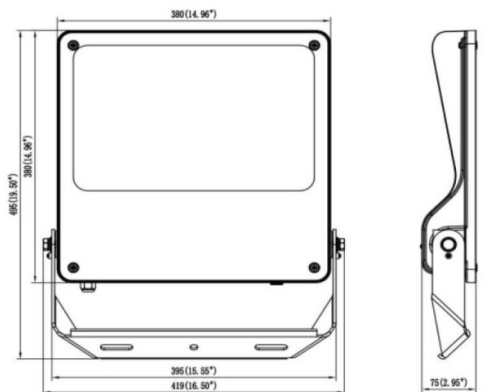

### SAFE

Lavov outdoor floodlight from the family SAFE with a power of 240W and an optic of 25°. . With a total lumen output of 34800 lm and an efficiency of 145lm/W. Manufactured in die cast aluminium alloy with low copper content perfect for aggressive environments and finished in powder coating in black color. Degree of protection IP66 and IK08. ON-OFF driver.

### Dimensions

Product dimensions (mm) **495x419x75mm**

### Scheme

240W/300W

Product	
Real power (W)	240
Real luminous flux (Lm)	34800
Luminous efficiency (Lm/W)	145
Beam angle (°)	25°
IP	IP66
Operating temperature	-30°C to + 50°C
Colour	black
Control gear included	yes
Control gear	ON-OFF
Power Factor	>0,100
Flicker Free	YES
Light source	LED
Average life time (h)	Up to 100,000hrs LM75
Colour temperature (K)	4000K
Colour consistency (SDCM)	<5
CRI	70
IK	IK08