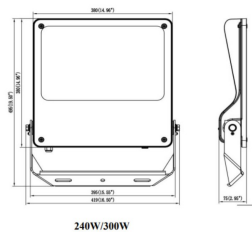

Item code	86.OF03.6421.02
Product type	Indoor
Category	Industrial
Family	SAFE

Pictograms

Dimensions

Product dimensions (mm) 495x419x75mm

Scheme

Product

Real power (W)	240
Real luminous flux (Lm)	34800
Luminous efficiency (Lm/W)	145
Beam angle (°)	25°
IP	IP66
Operating temperature	-30°C to + 50°C
Colour	black
Control gear included	yes
Control gear	ON-OFF
Power Factor	>0,100
Flicker Free	YES
Light source	LED
Average life time (h)	Up to 100,000hrs LM75
Colour temperature (K)	4000K
Colour consistency (SDCM)	<5
CRI	70
IK	IK08