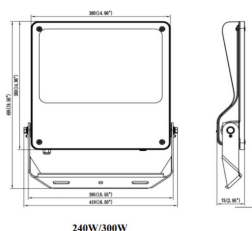

Item code	86.OF03.6423.02
Product type	Indoor
Category	Industrial
Family	SAFE

Pictograms

Dimensions

Product dimensions (mm) 495x419x75mm

Scheme

Product

Real power (W)	240
Real luminous flux (Lm)	34800
Luminous efficiency (Lm/W)	145
Beam angle (°)	25°
IP	IP66
Operating temperature	-30°C to + 50°C
Colour	black
Control gear included	yes
Control gear	DALI
Power Factor	>0,100
Flicker Free	YES
Light source	LED
Average life time (h)	Up to 100,000hrs LM75
Colour temperature (K)	4000K
Colour consistency (SDCM)	<5
CRI	70
IK	IK08