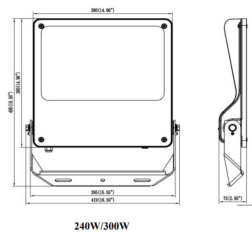

Item code	86.OF03.6423.02
Product type	Indoor
Category	Industrial
Family	SAFE

Pictograms

Dimensions

Product dimensions (mm) 495x419x75mm

Scheme

Product

Real power (W)	240
Real luminous flux (Lm)	34800
Luminous efficiency (Lm/W)	145
Beam angle (°)	25°
IP	IP66
Operating temperature	-30°C to + 50°C
Colour	black
Control gear included	yes
Control gear	DALI
Power Factor	>0,100
Flicker Free	YES
Light source	LED
Average life time (h)	Up to 100,000hrs LM75
Colour temperature (K)	4000K
Colour consistency (SDCM)	<5
CRI	70
IK	IK08