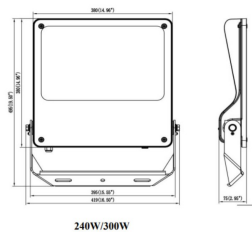

Scheme

Product

Real power (W)	240
Real luminous flux (Lm)	34800
Luminous efficiency (Lm/W)	145
Beam angle (°)	25°
IP	IP66
Operating temperature	-30°C to + 50°C
Colour	black
Control gear included	yes
Control gear	DALI
Power Factor	>0,100
Flicker Free	YES
Light source	LED
Average life time (h)	Up to 100,000hrs LM75
Colour temperature (K)	4000K
Colour consistency (SDCM)	<5
CRI	70
IK	IK08