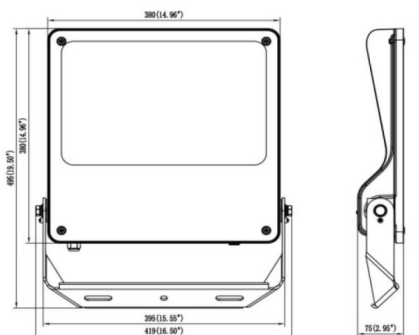

Scheme

240W/300W

Product	
Real power (W)	240
Real luminous flux (Lm)	34800
Luminous efficiency (Lm/W)	145
Beam angle (°)	25°
IP	IP66
Operating temperature	-30°C to + 50°C
Colour	black
Control gear included	yes
Control gear	DALI
Power Factor	>0,100
Flicker Free	YES
Light source	LED
Type of LED	NF2W757GR-V3
Average life time (h)	Up to 100,000hrs LM75
Colour temperature (K)	4000K
Colour consistency (SDCM)	5
CRI	70
IK	IK08