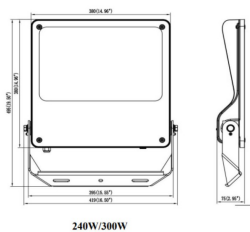

Item code	86.OF03.6423.02
Product type	Outdoor
Category	Floodlights
Family	SAFE

Pictograms

Dimensions

Product dimensions (mm) 495x419x75mm

Scheme

Product

Real power (W)	240
Real luminous flux (Lm)	34800
Luminous efficiency (Lm/W)	145
Beam angle (°)	25°
IP	IP66
Operating temperature	-30°C to + 50°C
Colour	black
Control gear included	yes
Control gear	DALI
Power Factor	>0,100
Flicker Free	YES
Light source	LED
Average life time (h)	Up to 100,000hrs LM75
Colour temperature (K)	4000K
Colour consistency (SDCM)	<5
CRI	70
IK	IK08