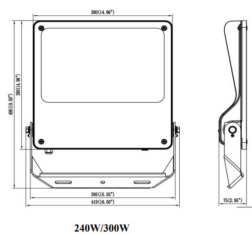

Item code	86.OF03.6423.02
Product type	Outdoor
Category	Floodlights
Family	SAFE

Pictograms

Dimensions

Product dimensions (mm) 495x419x75mm

Scheme

Product

Real power (W)	240
Real luminous flux (Lm)	34800
Luminous efficiency (Lm/W)	145
Beam angle (°)	25°
IP	IP66
Operating temperature	-30°C to + 50°C
Colour	black
Control gear included	yes
Control gear	DALI
Power Factor	>0,100
Flicker Free	YES
Light source	LED
Average life time (h)	Up to 100,000hrs LM75
Colour temperature (K)	4000K
Colour consistency (SDCM)	<5
CRI	70
IK	IK08