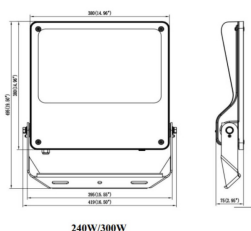

SAFE

Lavov outdoor floodlight from the family SAFE with a power of 240W and an optic of 60°. . With a total lumen output of 34800 lm and an efficiency of 145lm/W. Manufactured in die cast aluminium alloy with low copper content perfect for aggressive environments and finished in powder coating in black color. Degree of protection IP66 and IK08. ON-OFF driver.

Item code	86.OF03.6431.02
Product type	Indoor
Category	Industrial
Family	SAFE
Pictograms	    

CRI 70	SDCM 5
-----------	-----------

Dimensions

Product dimensions (mm) 495x419x75mm

Scheme

Product

Real power (W)	240
Real luminous flux (Lm)	34800
Luminous efficiency (Lm/W)	145
Beam angle (°)	60°
IP	IP66
Operating temperature	-30°C to + 50°C
Colour	black
Control gear included	yes
Control gear	ON-OFF
Power Factor	>0,100
Flicker Free	YES
Light source	LED
Average life time (h)	Up to 100,000hrs LM82
Colour temperature (K)	4000K
Colour consistency (SDCM)	<5
CRI	70
IK	IK08