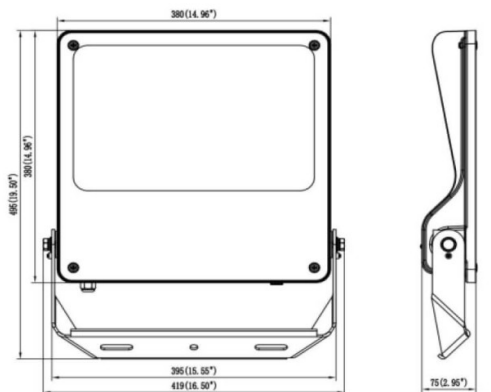

SAFE

Lavov outdoor floodlight from the family SAFE with a power of 240W and an optic of 60°. . With a total lumen output of 34800 lm and an efficiency of 145lm/W. Manufactured in die cast aluminium alloy with low copper content perfect for aggressive environments and finished in powder coating in black color. Degree of protection IP66 and IK08. ON-OFF driver.

Item code	86.OF03.6431.02
Product type	Indoor
Category	Industrial
Family	SAFE
Pictograms	

Dimensions

Product dimensions (mm) **495x419x75mm**

Scheme

240W/300W

Product	
Real power (W)	240
Real luminous flux (Lm)	34800
Luminous efficiency (Lm/W)	145
Beam angle (°)	60°
IP	IP66
Operating temperature	-30°C to + 50°C
Colour	black
Control gear included	yes
Control gear	ON-OFF
Power Factor	>0,100
Flicker Free	YES
Light source	LED
Average life time (h)	Up to 100,000hrs LM82
Colour temperature (K)	4000K
Colour consistency (SDCM)	<5
CRI	70
IK	IK08