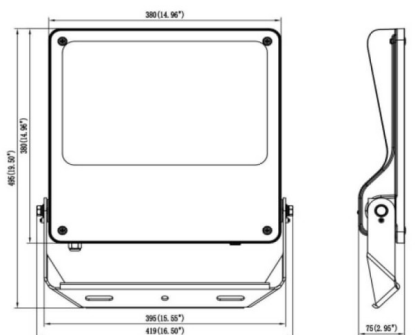

Scheme

240W/300W

Item code	86.OF03.6431.02
Product type	Indoor
Category	Industrial
Family	SAFE
Pictograms	

Product

Real power (W)	240
Real luminous flux (Lm)	34800
Luminous efficiency (Lm/W)	145
Beam angle (°)	60°
IP	IP66
Operating temperature	-30°C to + 50°C
Colour	black
Control gear included	yes
Control gear	ON-OFF
Power Factor	>0,100
Flicker Free	YES
Light source	LED
Type of LED	NF2W757GR-V3
Average life time (h)	Up to 100,000hrs LM82
Colour temperature (K)	4000K
Colour consistency (SDCM)	5
CRI	70
IK	IK08