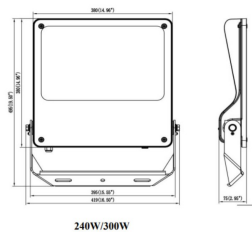

Item code	86.OF03.6431.02
Product type	Indoor
Category	Industrial
Family	SAFE

Pictograms

Dimensions

Product dimensions (mm) 495x419x75mm

Scheme

Product

Real power (W)	240
Real luminous flux (Lm)	34800
Luminous efficiency (Lm/W)	145
Beam angle (°)	60°
IP	IP66
Operating temperature	-30°C to + 50°C
Colour	black
Control gear included	yes
Control gear	ON-OFF
Power Factor	>0,100
Flicker Free	YES
Light source	LED
Average life time (h)	Up to 100,000hrs LM82
Colour temperature (K)	4000K
Colour consistency (SDCM)	<5
CRI	70
IK	IK08