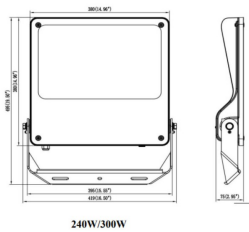

Item code	86.OF03.6431.02
Product type	Outdoor
Category	Floodlights
Family	SAFE

Pictograms

Dimensions

Product dimensions (mm) 495x419x75mm

Scheme

Product

Real power (W)	240
Real luminous flux (Lm)	34800
Luminous efficiency (Lm/W)	145
Beam angle (°)	60°
IP	IP66
Operating temperature	-30°C to + 50°C
Colour	black
Control gear included	yes
Control gear	ON-OFF
Power Factor	>0,100
Flicker Free	YES
Light source	LED
Average life time (h)	Up to 100,000hrs LM82
Colour temperature (K)	4000K
Colour consistency (SDCM)	<5
CRI	70
IK	IK08