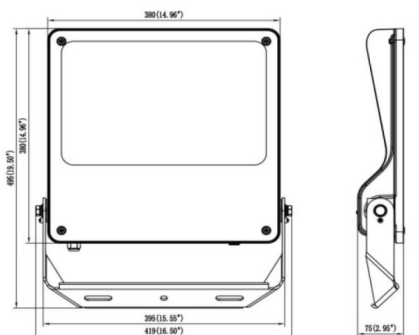

SAFE

Lavov outdoor floodlight from the family SAFE with a power of 240W and an optic of 60°. . With a total lumen output of 34800 lm and an efficiency of 145lm/W. Manufactured in die cast aluminium alloy with low copper content perfect for aggressive environments and finished in powder coating in black color. Degree of protection IP66 and IK08. ON-OFF driver.

Item code	86.OF03.6431.02
Product type	Outdoor
Category	Floodlights
Family	SAFE
Pictograms	

Dimensions

Product dimensions (mm) **495x419x75mm**

Scheme

240W/300W

Product	
Real power (W)	240
Real luminous flux (Lm)	34800
Luminous efficiency (Lm/W)	145
Beam angle (°)	60°
IP	IP66
Operating temperature	-30°C to + 50°C
Colour	black
Control gear included	yes
Control gear	ON-OFF
Power Factor	>0,100
Flicker Free	YES
Light source	LED
Type of LED	NF2W757GR-V3
Average life time (h)	Up to 100,000hrs LM82
Colour temperature (K)	4000K
Colour consistency (SDCM)	5
CRI	70
IK	IK08