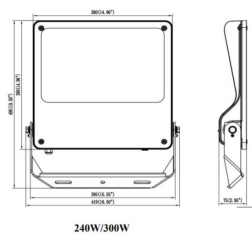

Item code	86.OF03.6431.02
Product type	Outdoor
Category	Floodlights
Family	SAFE

Pictograms

Dimensions

Product dimensions (mm) 495x419x75mm

Scheme

Product

Real power (W)	240
Real luminous flux (Lm)	34800
Luminous efficiency (Lm/W)	145
Beam angle (°)	60°
IP	IP66
Operating temperature	-30°C to + 50°C
Colour	black
Control gear included	yes
Control gear	ON-OFF
Power Factor	>0,100
Flicker Free	YES
Light source	LED
Average life time (h)	Up to 100,000hrs LM82
Colour temperature (K)	4000K
Colour consistency (SDCM)	<5
CRI	70
IK	IK08