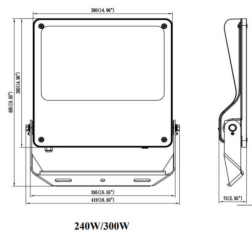

Item code	86.OF03.6431.02
Product type	Outdoor
Category	Floodlights
Family	SAFE

Pictograms

Dimensions

Product dimensions (mm) 495x419x75mm

Scheme

Product

Real power (W)	240
Real luminous flux (Lm)	34800
Luminous efficiency (Lm/W)	145
Beam angle (°)	60°
IP	IP66
Operating temperature	-30°C to + 50°C
Colour	black
Control gear included	yes
Control gear	ON-OFF
Power Factor	>0,100
Flicker Free	YES
Light source	LED
Average life time (h)	Up to 100,000hrs LM82
Colour temperature (K)	4000K
Colour consistency (SDCM)	<5
CRI	70
IK	IK08