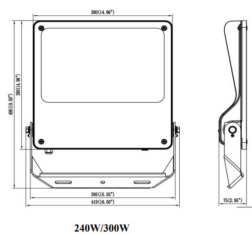

Item code	86.OF03.6433.02
Product type	Indoor
Category	Industrial
Family	SAFE

Pictograms

Dimensions

Product dimensions (mm) 495x419x75mm

Scheme

Product

Real power (W)	240
Real luminous flux (Lm)	34800
Luminous efficiency (Lm/W)	145
Beam angle (°)	60°
IP	IP66
Operating temperature	-30°C to + 50°C
Colour	black
Control gear included	yes
Control gear	DALI
Power Factor	>0,100
Flicker Free	YES
Light source	LED
Average life time (h)	Up to 100,000hrs LM82
Colour temperature (K)	4000K
Colour consistency (SDCM)	<5
CRI	70
IK	IK08