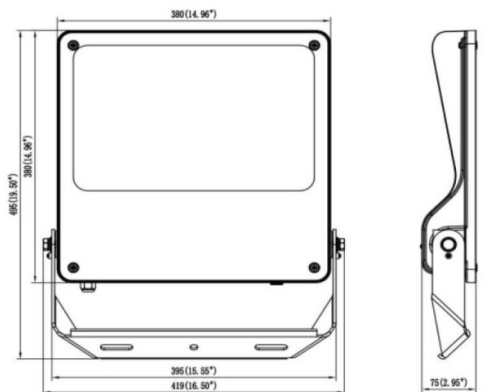

Scheme

240W/300W

Product

Real power (W)	240
Real luminous flux (Lm)	34800
Luminous efficiency (Lm/W)	145
Beam angle (°)	60°
IP	IP66
Operating temperature	-30°C to + 50°C
Colour	black
Control gear included	yes
Control gear	DALI
Power Factor	>0,100
Flicker Free	YES
Light source	LED
Average life time (h)	Up to 100,000hrs LM82
Colour temperature (K)	4000K
Colour consistency (SDCM)	<5
CRI	70
IK	IK08