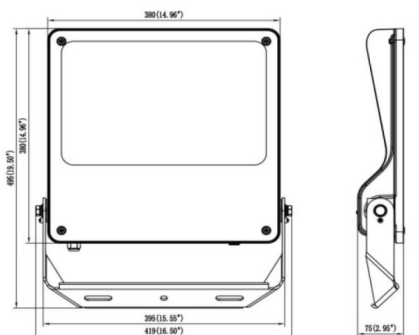

SAFE

Lavov outdoor floodlight from the family SAFE with a power of 240W and an optic of 60°. . With a total lumen output of 34800 lm and an efficiency of 145lm/W. Manufactured in die cast aluminium alloy with low copper content perfect for aggressive environments and finished in powder coating in black color. Degree of protection IP66 and IK08. DALI driver.

Item code	86.OF03.6433.02
Product type	Outdoor
Category	Floodlights
Family	SAFE
Pictograms	

Dimensions

Product dimensions (mm) **495x419x75mm**

Scheme

240W/300W

Product	
Real power (W)	240
Real luminous flux (Lm)	34800
Luminous efficiency (Lm/W)	145
Beam angle (°)	60°
IP	IP66
Operating temperature	-30°C to + 50°C
Colour	black
Control gear included	yes
Control gear	DALI
Power Factor	>0,100
Flicker Free	YES
Light source	LED
Type of LED	NF2W757GR-V3
Average life time (h)	Up to 100,000hrs LM82
Colour temperature (K)	4000K
Colour consistency (SDCM)	5
CRI	70
IK	IK08