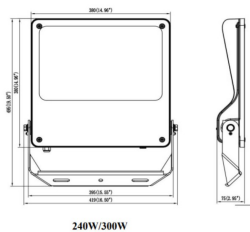

Item code	86.OF03.6433.02
Product type	Outdoor
Category	Floodlights
Family	SAFE

Pictograms

Dimensions

Product dimensions (mm) 495x419x75mm

Scheme

Product

Real power (W)	240
Real luminous flux (Lm)	34800
Luminous efficiency (Lm/W)	145
Beam angle (°)	60°
IP	IP66
Operating temperature	-30°C to + 50°C
Colour	black
Control gear included	yes
Control gear	DALI
Power Factor	>0,100
Flicker Free	YES
Light source	LED
Average life time (h)	Up to 100,000hrs LM82
Colour temperature (K)	4000K
Colour consistency (SDCM)	<5
CRI	70
IK	IK08