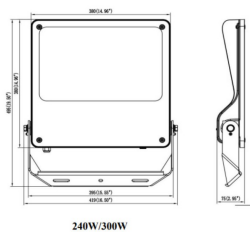

SAFE

Lavov outdoor floodlight from the family SAFE with a power of 240W and an optic of 60°. . With a total lumen output of 34800 lm and an efficiency of 145lm/W. Manufactured in die cast aluminium alloy with low copper content perfect for aggressive environments and finished in powder coating in black color. Degree of protection IP66 and IK08. DALI driver.

Item code	86.OF03.6433.02
Product type	Outdoor
Category	Floodlights
Family	SAFE

Pictograms	

Dimensions

Product dimensions (mm) **495x419x75mm**

Scheme

Product

Real power (W)	240
Real luminous flux (Lm)	34800
Luminous efficiency (Lm/W)	145
Beam angle (°)	60°
IP	IP66
Operating temperature	-30°C to + 50°C
Colour	black
Control gear included	yes
Control gear	DALI
Power Factor	>0,100
Flicker Free	YES
Light source	LED
Average life time (h)	Up to 100,000hrs LM82
Colour temperature (K)	4000K
Colour consistency (SDCM)	<5
CRI	70
IK	IK08