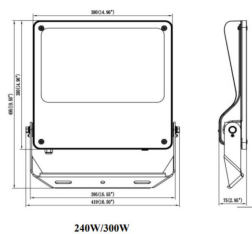

Item code	86.OF03.6433.02
Product type	Outdoor
Category	Floodlights
Family	SAFE

Pictograms

Dimensions

Product dimensions (mm) 495x419x75mm

Scheme

Product

Real power (W)	240
Real luminous flux (Lm)	34800
Luminous efficiency (Lm/W)	145
Beam angle (°)	60°
IP	IP66
Operating temperature	-30°C to + 50°C
Colour	black
Control gear included	yes
Control gear	DALI
Power Factor	>0,100
Flicker Free	YES
Light source	LED
Average life time (h)	Up to 100,000hrs LM82
Colour temperature (K)	4000K
Colour consistency (SDCM)	<5
CRI	70
IK	IK08