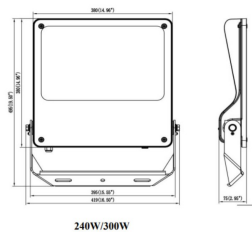

Item code	86.OF03.6433.02
Product type	Indoor
Category	Industrial
Family	SAFE

Pictograms

Dimensions

Product dimensions (mm) 495x419x75mm

Scheme

Product

Real power (W)	240
Real luminous flux (Lm)	34800
Luminous efficiency (Lm/W)	145
Beam angle (°)	60°
IP	IP66
Operating temperature	-30°C to + 50°C
Colour	black
Control gear included	yes
Control gear	DALI
Power Factor	>0,100
Flicker Free	YES
Light source	LED
Average life time (h)	Up to 100,000hrs LM82
Colour temperature (K)	4000K
Colour consistency (SDCM)	<5
CRI	70
IK	IK08