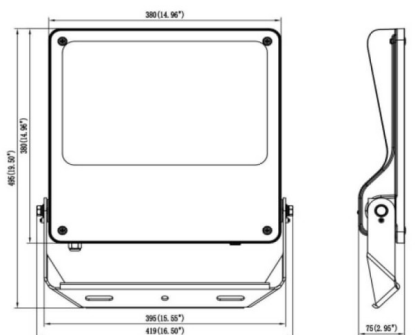

SAFE

Lavov outdoor floodlight from the family SAFE with a power of 240W and an optic of 55°X125°. . With a total lumen output of 34800 lm and an efficiency of 145lm/W. Manufactured in die cast aluminium alloy with low copper content perfect for aggressive environments and finished in powder coating in black color. Degree of protection IP66 and IK08. ON-OFF driver.

Dimensions

Product dimensions (mm) **495x419x75mm**

Scheme

240W/300W

Item code	86.OF03.6451.02
Product type	Indoor
Category	Industrial
Family	SAFE
Pictograms	

Product	
Real power (W)	240
Real luminous flux (Lm)	34800
Luminous efficiency (Lm/W)	145
Beam angle (°)	55°X125°
IP	IP66
Operating temperature	-30°C to + 50°C
Colour	black
Control gear included	yes
Control gear	ON-OFF
Power Factor	>0,100
Flicker Free	YES
Light source	LED
Type of LED	NF2W757GR-V3
Average life time (h)	Up to 100,000hrs LM75
Colour temperature (K)	4000K
Colour consistency (SDCM)	5
CRI	70
IK	IK08