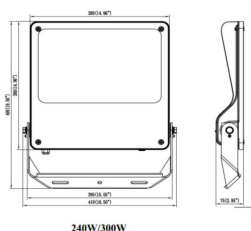

Scheme

240W/300W

Product

Real power (W)	240

Real luminous flux (Lm)	34800

Luminous efficiency (Lm/W)	145

Beam angle (°)	55°X125°

IP	IP66

Operating temperature	-30°C to + 50°C

Colour	black

Control gear included	yes

Control gear	ON-OFF

Power Factor	>0,100

Flicker Free	YES

Light source	LED

Average life time (h)	Up to 100,000hrs LM75

Colour temperature (K)	4000K

Colour consistency (SDCM)	<5

CRI	70

IK	IK08