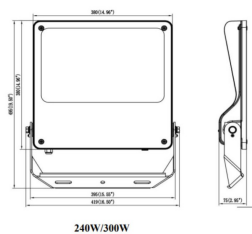

Item code	86.OF03.6451.02
Product type	Outdoor
Category	Floodlights
Family	SAFE

Pictograms

Dimensions

Product dimensions (mm) 495x419x75mm

Scheme

Product

Real power (W)	240
Real luminous flux (Lm)	34800
Luminous efficiency (Lm/W)	145
Beam angle (°)	55°X125°
IP	IP66
Operating temperature	-30°C to + 50°C
Colour	black
Control gear included	yes
Control gear	ON-OFF
Power Factor	>0,100
Flicker Free	YES
Light source	LED
Average life time (h)	Up to 100,000hrs LM75
Colour temperature (K)	4000K
Colour consistency (SDCM)	<5
CRI	70
IK	IK08