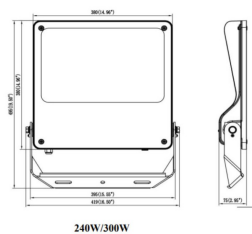

Item code	86.OF03.6453.02
Product type	Indoor
Category	Industrial
Family	SAFE

Pictograms

Dimensions

Product dimensions (mm) 495x419x75mm

Scheme

Product

Real power (W)	240
Real luminous flux (Lm)	34800
Luminous efficiency (Lm/W)	145
Beam angle (°)	55°X125°
IP	IP66
Operating temperature	-30°C to + 50°C
Colour	black
Control gear included	yes
Control gear	DALI
Power Factor	>0,100
Flicker Free	YES
Light source	LED
Average life time (h)	Up to 100,000hrs LM75
Colour temperature (K)	4000K
Colour consistency (SDCM)	<5
CRI	70
IK	IK08