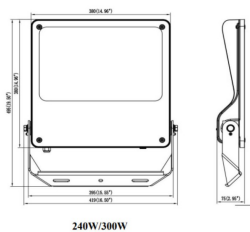

Item code	86.OF03.6453.02
Product type	Outdoor
Category	Floodlights
Family	SAFE

Pictograms

Dimensions

Product dimensions (mm) 495x419x75mm

Scheme

Product

Real power (W)	240
Real luminous flux (Lm)	34800
Luminous efficiency (Lm/W)	145
Beam angle (°)	55°X125°
IP	IP66
Operating temperature	-30°C to + 50°C
Colour	black
Control gear included	yes
Control gear	DALI
Power Factor	>0,100
Flicker Free	YES
Light source	LED
Average life time (h)	Up to 100,000hrs LM75
Colour temperature (K)	4000K
Colour consistency (SDCM)	<5
CRI	70
IK	IK08