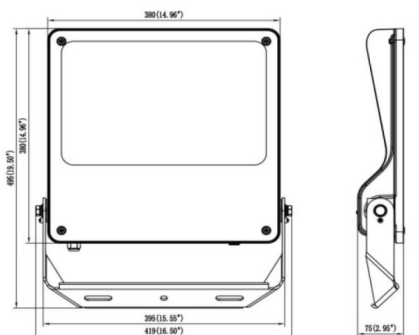

SAFE

Lavov outdoor floodlight from the family SAFE with a power of 240W and an optic of 55°X125°. . With a total lumen output of 34800 lm and an efficiency of 145lm/W. Manufactured in die cast aluminium alloy with low copper content perfect for aggressive environments and finished in powder coating in black color. Degree of protection IP66 and IK08. DALI driver.

Item code	86.OF03.6453.02
Product type	Outdoor
Category	Floodlights
Family	SAFE
Pictograms	

Dimensions

Product dimensions (mm) **495x419x75mm**

Scheme

240W/300W

Product	
Real power (W)	240
Real luminous flux (Lm)	34800
Luminous efficiency (Lm/W)	145
Beam angle (°)	55°X125°
IP	IP66
Operating temperature	-30°C to + 50°C
Colour	black
Control gear included	yes
Control gear	DALI
Power Factor	>0,100
Flicker Free	YES
Light source	LED
Type of LED	NF2W757GR-V3
Average life time (h)	Up to 100,000hrs LM75
Colour temperature (K)	4000K
Colour consistency (SDCM)	5
CRI	70
IK	IK08