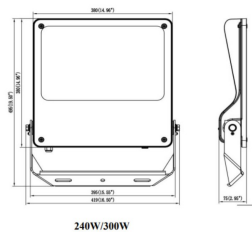

Scheme

Product

Real power (W)	240
Real luminous flux (Lm)	34800
Luminous efficiency (Lm/W)	145
Beam angle (°)	55°X125°
IP	IP66
Operating temperature	-30°C to + 50°C
Colour	black
Control gear included	yes
Control gear	DALI
Power Factor	>0,100
Flicker Free	YES
Light source	LED
Average life time (h)	Up to 100,000hrs LM75
Colour temperature (K)	4000K
Colour consistency (SDCM)	<5
CRI	70
IK	IK08