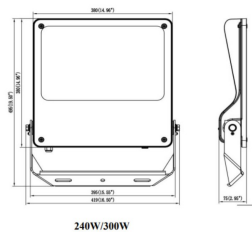

### Dimensions

Product dimensions (mm) 495x419x75mm

### Product

Real power (W)	240
Real luminous flux (Lm)	34800
Luminous efficiency (Lm/W)	145
Beam angle (°)	55°X125°
IP	IP66
Operating temperature	-30°C to + 50°C
Colour	black
Control gear included	yes
Control gear	DALI
Power Factor	>0,100
Flicker Free	YES
Light source	LED
Average life time (h)	Up to 100,000hrs LM75
Colour temperature (K)	4000K
Colour consistency (SDCM)	<5
CRI	70
IK	IK08