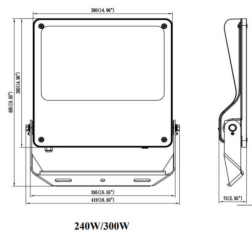

Item code	86.OF03.6453.02
Product type	Indoor
Category	Industrial
Family	SAFE

Pictograms

Dimensions

Product dimensions (mm) 495x419x75mm

Scheme

Product

Real power (W)	240
Real luminous flux (Lm)	34800
Luminous efficiency (Lm/W)	145
Beam angle (°)	55°X125°
IP	IP66
Operating temperature	-30°C to + 50°C
Colour	black
Control gear included	yes
Control gear	DALI
Power Factor	>0,100
Flicker Free	YES
Light source	LED
Average life time (h)	Up to 100,000hrs LM75
Colour temperature (K)	4000K
Colour consistency (SDCM)	<5
CRI	70
IK	IK08