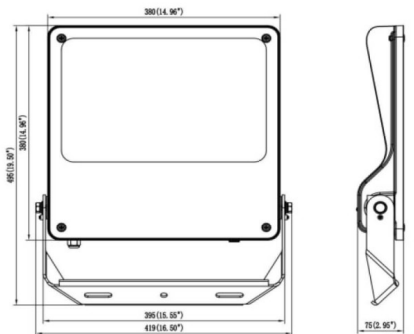

SAFE

Lavov outdoor floodlight from the family SAFE with a power of 240W and an optic of 26°x60°. . With a total lumen output of 34800 lm and an efficiency of 145lm/W. Manufactured in die cast aluminium alloy with low copper content perfect for aggressive environments and finished in powder coating in black color. Degree of protection IP66 and IK08. ON-OFF driver.

Dimensions

Product dimensions (mm) **495x419x75mm**

Scheme

240W/300W

Item code	86.OF03.6461.02
Product type	Outdoor
Category	Floodlights
Family	SAFE
Pictograms	

Product	
Real power (W)	240
Real luminous flux (Lm)	34800
Luminous efficiency (Lm/W)	145
Beam angle (°)	26°x60°
IP	IP66
Operating temperature	-30°C to + 50°C
Colour	black
Control gear included	yes
Control gear	ON-OFF
Power Factor	>0,100
Flicker Free	YES
Light source	LED
Type of LED	NF2W757GR-V3
Average life time (h)	Up to 100,000hrs LM89
Colour temperature (K)	4000K
Colour consistency (SDCM)	5
CRI	70
IK	IK08