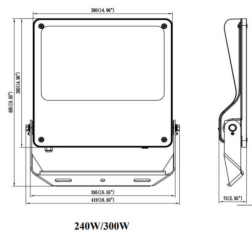

Item code	86.OF03.6461.02
Product type	Outdoor
Category	Floodlights
Family	SAFE

Pictograms

Dimensions

Product dimensions (mm) 495x419x75mm

Scheme

Product

Real power (W)	240
Real luminous flux (Lm)	34800
Luminous efficiency (Lm/W)	145
Beam angle (°)	26°x60°
IP	IP66
Operating temperature	-30°C to + 50°C
Colour	black
Control gear included	yes
Control gear	ON-OFF
Power Factor	>0,100
Flicker Free	YES
Light source	LED
Average life time (h)	Up to 100,000hrs LM89
Colour temperature (K)	4000K
Colour consistency (SDCM)	<5
CRI	70
IK	IK08