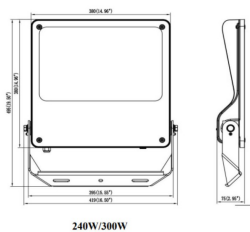

Item code	86.OF03.6461.02
Product type	Outdoor
Category	Floodlights
Family	SAFE

Pictograms

Dimensions

Product dimensions (mm) 495x419x75mm

Scheme

Product

Real power (W)	240
Real luminous flux (Lm)	34800
Luminous efficiency (Lm/W)	145
Beam angle (°)	26°x60°
IP	IP66
Operating temperature	-30°C to + 50°C
Colour	black
Control gear included	yes
Control gear	ON-OFF
Power Factor	>0,100
Flicker Free	YES
Light source	LED
Average life time (h)	Up to 100,000hrs LM89
Colour temperature (K)	4000K
Colour consistency (SDCM)	<5
CRI	70
IK	IK08