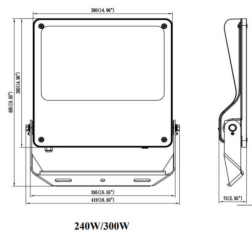

Item code	86.OF03.6461.02
Product type	Indoor
Category	Industrial
Family	SAFE

Pictograms

Dimensions

Product dimensions (mm) 495x419x75mm

Scheme

Product

Real power (W)	240
Real luminous flux (Lm)	34800
Luminous efficiency (Lm/W)	145
Beam angle (°)	26°x60°
IP	IP66
Operating temperature	-30°C to + 50°C
Colour	black
Control gear included	yes
Control gear	ON-OFF
Power Factor	>0,100
Flicker Free	YES
Light source	LED
Average life time (h)	Up to 100,000hrs LM89
Colour temperature (K)	4000K
Colour consistency (SDCM)	<5
CRI	70
IK	IK08