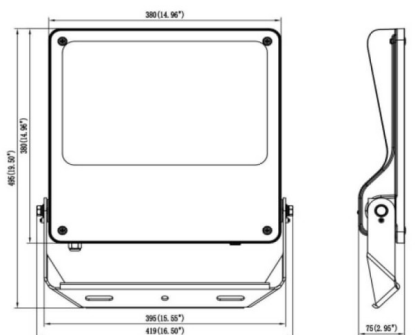

SAFE

Lavov outdoor floodlight from the family SAFE with a power of 240W and an optic of 26°x60°. . With a total lumen output of 34800 lm and an efficiency of 145lm/W. Manufactured in die cast aluminium alloy with low copper content perfect for aggressive environments and finished in powder coating in black color. Degree of protection IP66 and IK08. DALI driver.

Dimensions

Product dimensions (mm) **495x419x75mm**

Scheme

240W/300W

Item code	86.OF03.6463.02
Product type	Indoor
Category	Industrial
Family	SAFE
Pictograms	

Product	
Real power (W)	240
Real luminous flux (Lm)	34800
Luminous efficiency (Lm/W)	145
Beam angle (°)	26°x60°
IP	IP66
Operating temperature	-30°C to + 50°C
Colour	black
Control gear included	yes
Control gear	DALI
Power Factor	>0,100
Flicker Free	YES
Light source	LED
Type of LED	NF2W757GR-V3
Average life time (h)	Up to 100,000hrs LM89
Colour temperature (K)	4000K
Colour consistency (SDCM)	5
CRI	70
IK	IK08