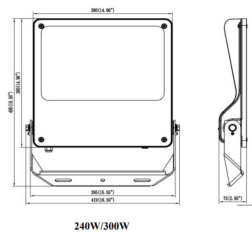

Item code	86.OF03.6463.02
Product type	Outdoor
Category	Floodlights
Family	SAFE

Pictograms

Dimensions

Product dimensions (mm) 495x419x75mm

Scheme

Product

Real power (W)	240
Real luminous flux (Lm)	34800
Luminous efficiency (Lm/W)	145
Beam angle (°)	26°x60°
IP	IP66
Operating temperature	-30°C to + 50°C
Colour	black
Control gear included	yes
Control gear	DALI
Power Factor	>0,100
Flicker Free	YES
Light source	LED
Average life time (h)	Up to 100,000hrs LM89
Colour temperature (K)	4000K
Colour consistency (SDCM)	<5
CRI	70
IK	IK08