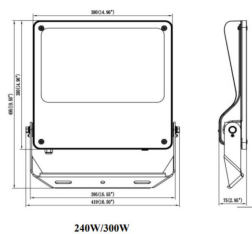

Item code	86.OF03.6463.02
Product type	Indoor
Category	Industrial
Family	SAFE

Pictograms

Dimensions

Product dimensions (mm) 495x419x75mm

Scheme

Product

Real power (W)	240
Real luminous flux (Lm)	34800
Luminous efficiency (Lm/W)	145
Beam angle (°)	26°x60°
IP	IP66
Operating temperature	-30°C to + 50°C
Colour	black
Control gear included	yes
Control gear	DALI
Power Factor	>0,100
Flicker Free	YES
Light source	LED
Average life time (h)	Up to 100,000hrs LM89
Colour temperature (K)	4000K
Colour consistency (SDCM)	<5
CRI	70
IK	IK08