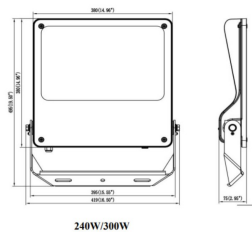

Item code	86.OF03.7421.02
Product type	Indoor
Category	Industrial
Family	SAFE

Pictograms

Dimensions

Product dimensions (mm) 495x419x75mm

Scheme

Product

Real power (W)	300
Real luminous flux (Lm)	43500
Luminous efficiency (Lm/W)	145
Beam angle (°)	25°
IP	IP66
Operating temperature	-30°C to + 50°C
Colour	black
Control gear included	yes
Control gear	ON-OFF
Power Factor	>0,101
Flicker Free	YES
Light source	LED
Average life time (h)	Up to 100,000hrs LM76
Colour temperature (K)	4000K
Colour consistency (SDCM)	<5
CRI	70
IK	IK08