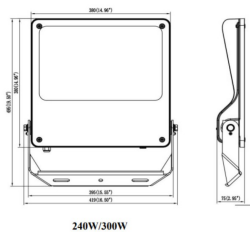

Scheme

Product

Real power (W)	300
Real luminous flux (Lm)	43500
Luminous efficiency (Lm/W)	145
Beam angle (°)	25°
IP	IP66
Operating temperature	-30°C to + 50°C
Colour	black
Control gear included	yes
Control gear	ON-OFF
Power Factor	>0,101
Flicker Free	YES
Light source	LED
Average life time (h)	Up to 100,000hrs LM76
Colour temperature (K)	4000K
Colour consistency (SDCM)	<5
CRI	70
IK	IK08