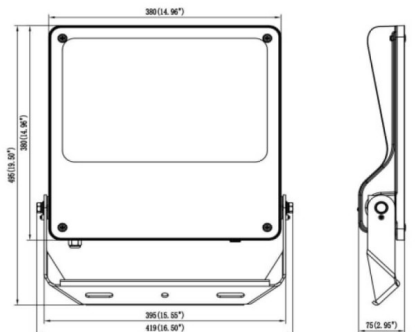

SAFE

Lavov outdoor floodlight from the family SAFE with a power of 300W and an optic of 25°. With a total lumen output of 43500 lm and an efficiency of 145lm/W. Manufactured in die cast aluminium alloy with low copper content perfect for aggressive environments and finished in powder coating in black color. Degree of protection IP66 and IK08. ON-OFF driver.

Dimensions

Product dimensions (mm) **495x419x75mm**

Scheme

240W/300W

Item code	86.OF03.7421.02
Product type	Indoor
Category	Industrial
Family	SAFE
Pictograms	

Product	
Real power (W)	300
Real luminous flux (Lm)	43500
Luminous efficiency (Lm/W)	145
Beam angle (°)	25°
IP	IP66
Operating temperature	-30°C to + 50°C
Colour	black
Control gear included	yes
Control gear	ON-OFF
Power Factor	>0,101
Flicker Free	YES
Light source	LED
Type of LED	NF2W757GR-V3
Average life time (h)	Up to 100,000hrs LM76
Colour temperature (K)	4000K
Colour consistency (SDCM)	5
CRI	70
IK	IK08