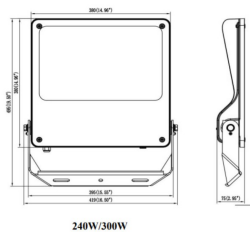

Item code	86.OF03.7423.02
Product type	Outdoor
Category	Floodlights
Family	SAFE

Pictograms

Dimensions

Product dimensions (mm) 495x419x75mm

Scheme

Product

Real power (W)	300
Real luminous flux (Lm)	43500
Luminous efficiency (Lm/W)	145
Beam angle (°)	25°
IP	IP66
Operating temperature	-30°C to + 50°C
Colour	black
Control gear included	yes
Control gear	DALI
Power Factor	>0,101
Flicker Free	YES
Light source	LED
Average life time (h)	Up to 100,000hrs LM76
Colour temperature (K)	4000K
Colour consistency (SDCM)	<5
CRI	70
IK	IK08