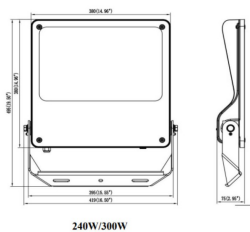

Item code	86.OF03.7423.02
Product type	Outdoor
Category	Floodlights
Family	SAFE

Pictograms

Dimensions

Product dimensions (mm) 495x419x75mm

Scheme

Product

Real power (W)	300
Real luminous flux (Lm)	43500
Luminous efficiency (Lm/W)	145
Beam angle (°)	25°
IP	IP66
Operating temperature	-30°C to + 50°C
Colour	black
Control gear included	yes
Control gear	DALI
Power Factor	>0,101
Flicker Free	YES
Light source	LED
Average life time (h)	Up to 100,000hrs LM76
Colour temperature (K)	4000K
Colour consistency (SDCM)	<5
CRI	70
IK	IK08