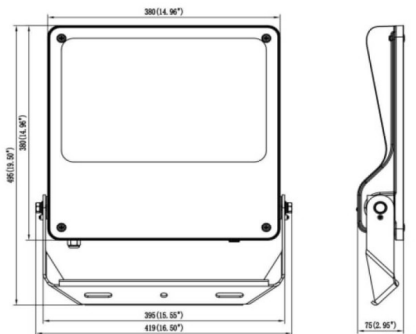

SAFE

Lavov outdoor floodlight from the family SAFE with a power of 300W and an optic of 25°. . With a total lumen output of 43500 lm and an efficiency of 145lm/W. Manufactured in die cast aluminium alloy with low copper content perfect for aggressive environments and finished in powder coating in black color. Degree of protection IP66 and IK08. DALI driver.

Dimensions

Product dimensions (mm) **495x419x75mm**

Scheme

240W/300W

Item code	86.OF03.7423.02
Product type	Outdoor
Category	Floodlights
Family	SAFE
Pictograms	

Product	
Real power (W)	300
Real luminous flux (Lm)	43500
Luminous efficiency (Lm/W)	145
Beam angle (°)	25°
IP	IP66
Operating temperature	-30°C to + 50°C
Colour	black
Control gear included	yes
Control gear	DALI
Power Factor	>0,101
Flicker Free	YES
Light source	LED
Type of LED	NF2W757GR-V3
Average life time (h)	Up to 100,000hrs LM76
Colour temperature (K)	4000K
Colour consistency (SDCM)	5
CRI	70
IK	IK08