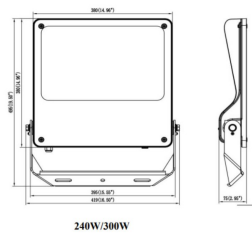

Item code	86.OF03.7431.02
Product type	Indoor
Category	Industrial
Family	SAFE

Pictograms

Dimensions

Product dimensions (mm) 495x419x75mm

Scheme

Product

Real power (W)	300
Real luminous flux (Lm)	43500
Luminous efficiency (Lm/W)	145
Beam angle (°)	60°
IP	IP66
Operating temperature	-30°C to + 50°C
Colour	black
Control gear included	yes
Control gear	ON-OFF
Power Factor	>0,101
Flicker Free	YES
Light source	LED
Average life time (h)	Up to 100,000hrs LM83
Colour temperature (K)	4000K
Colour consistency (SDCM)	<5
CRI	70
IK	IK08