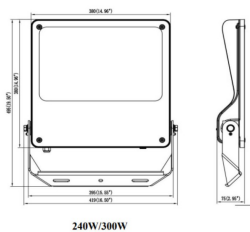

SAFE

Lavov outdoor floodlight from the family SAFE with a power of 300W and an optic of 60°. . With a total lumen output of 43500 lm and an efficiency of 145lm/W. Manufactured in die cast aluminium alloy with low copper content perfect for aggressive environments and finished in powder coating in black color. Degree of protection IP66 and IK08. ON-OFF driver.

Item code	86.OF03.7431.02
Product type	Outdoor
Category	Floodlights
Family	SAFE
Pictograms	

Dimensions

Product dimensions (mm) 495x419x75mm

Scheme

Product

Real power (W)	300
Real luminous flux (Lm)	43500
Luminous efficiency (Lm/W)	145
Beam angle (°)	60°
IP	IP66
Operating temperature	-30°C to + 50°C
Colour	black
Control gear included	yes
Control gear	ON-OFF
Power Factor	>0,101
Flicker Free	YES
Light source	LED
Average life time (h)	Up to 100,000hrs LM83
Colour temperature (K)	4000K
Colour consistency (SDCM)	<5
CRI	70
IK	IK08