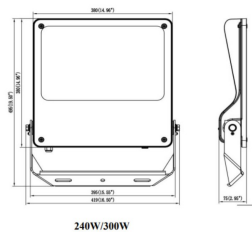

Item code	86.OF03.7431.02
Product type	Outdoor
Category	Floodlights
Family	SAFE

Pictograms

Dimensions

Product dimensions (mm) 495x419x75mm

Scheme

Product

Real power (W)	300
Real luminous flux (Lm)	43500
Luminous efficiency (Lm/W)	145
Beam angle (°)	60°
IP	IP66
Operating temperature	-30°C to + 50°C
Colour	black
Control gear included	yes
Control gear	ON-OFF
Power Factor	>0,101
Flicker Free	YES
Light source	LED
Average life time (h)	Up to 100,000hrs LM83
Colour temperature (K)	4000K
Colour consistency (SDCM)	<5
CRI	70
IK	IK08