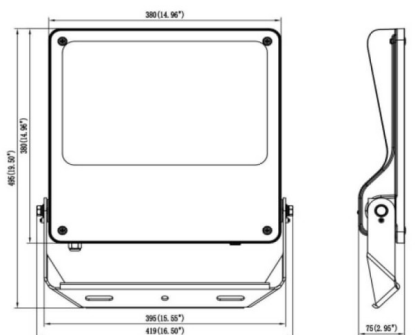

**SAFE**

Lavov outdoor floodlight from the family SAFE with a power of 300W and an optic of 60°. . With a total lumen output of 43500 lm and an efficiency of 145lm/W. Manufactured in die cast aluminium alloy with low copper content perfect for aggressive environments and finished in powder coating in black color. Degree of protection IP66 and IK08. ON-OFF driver.

**Dimensions**

**Product dimensions (mm)**      **495x419x75mm**

**Scheme**

240W/300W

<b>Item code</b>	<b>86.OF03.7431.02</b>
<b>Product type</b>	<b>Outdoor</b>
<b>Category</b>	<b>Floodlights</b>
<b>Family</b>	<b>SAFE</b>
<b>Pictograms</b>	