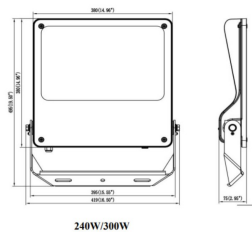

Item code	86.OF03.7431.02
Product type	Indoor
Category	Industrial
Family	SAFE

Pictograms

Dimensions

Product dimensions (mm) 495x419x75mm

Scheme

Product

Real power (W)	300
Real luminous flux (Lm)	43500
Luminous efficiency (Lm/W)	145
Beam angle (°)	60°
IP	IP66
Operating temperature	-30°C to + 50°C
Colour	black
Control gear included	yes
Control gear	ON-OFF
Power Factor	>0,101
Flicker Free	YES
Light source	LED
Average life time (h)	Up to 100,000hrs LM83
Colour temperature (K)	4000K
Colour consistency (SDCM)	<5
CRI	70
IK	IK08