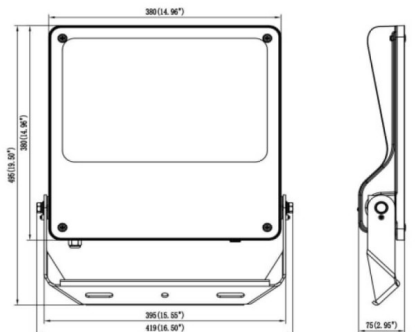

SAFE

Lavov outdoor floodlight from the family SAFE with a power of 300W and an optic of 55°X125°. . With a total lumen output of 43500 lm and an efficiency of 145lm/W. Manufactured in die cast aluminium alloy with low copper content perfect for aggressive environments and finished in powder coating in black color. Degree of protection IP66 and IK08. ON-OFF driver.

Dimensions

Product dimensions (mm) **495x419x75mm**

Scheme

240W/300W

Item code	86.OF03.7451.02
Product type	Indoor
Category	Industrial
Family	SAFE
Pictograms	

Product	
Real power (W)	300
Real luminous flux (Lm)	43500
Luminous efficiency (Lm/W)	145
Beam angle (°)	55°X125°
IP	IP66
Operating temperature	-30°C to + 50°C
Colour	black
Control gear included	yes
Control gear	ON-OFF
Power Factor	>0,101
Flicker Free	YES
Light source	LED
Type of LED	NF2W757GR-V3
Average life time (h)	Up to 100,000hrs LM76
Colour temperature (K)	4000K
Colour consistency (SDCM)	5
CRI	70
IK	IK08