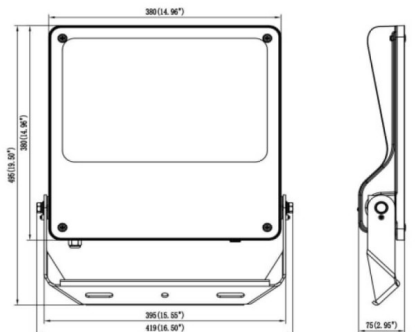

SAFE

Lavov outdoor floodlight from the family SAFE with a power of 300W and an optic of 55°X125°. . With a total lumen output of 43500 lm and an efficiency of 145lm/W. Manufactured in die cast aluminium alloy with low copper content perfect for aggressive environments and finished in powder coating in black color. Degree of protection IP66 and IK08. ON-OFF driver.

Dimensions

Product dimensions (mm) **495x419x75mm**

Scheme

240W/300W

| | |
|--------------|--|
| Item code | 86.OF03.7451.02 |
| Product type | Outdoor |
| Category | Floodlights |
| Family | SAFE |
| Pictograms |        |

| | |
|----------------------------|-----------------------|
| Product | |
| Real power (W) | 300 |
| Real luminous flux (Lm) | 43500 |
| Luminous efficiency (Lm/W) | 145 |
| Beam angle (°) | 55°X125° |
| IP | IP66 |
| Operating temperature | -30°C to + 50°C |
| Colour | black |
| Control gear included | yes |
| Control gear | ON-OFF |
| Power Factor | >0,101 |
| Flicker Free | YES |
| Light source | LED |
| Type of LED | NF2W757GR-V3 |
| Average life time (h) | Up to 100,000hrs LM76 |
| Colour temperature (K) | 4000K |
| Colour consistency (SDCM) | 5 |
| CRI | 70 |
| IK | IK08 |