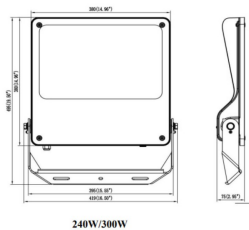

### SAFE

Lavov outdoor floodlight from the family SAFE with a power of 300W and an optic of 55°X125°. . With a total lumen output of 43500 lm and an efficiency of 145lm/W. Manufactured in die cast aluminium alloy with low copper content perfect for aggressive environments and finished in powder coating in black color. Degree of protection IP66 and IK08. ON-OFF driver.

### Dimensions

Product dimensions (mm) 495x419x75mm

### Product

Real power (W)	300
Real luminous flux (Lm)	43500
Luminous efficiency (Lm/W)	145
Beam angle (°)	55°X125°
IP	IP66
Operating temperature	-30°C to + 50°C
Colour	black
Control gear included	yes
Control gear	ON-OFF
Power Factor	>0,101
Flicker Free	YES
Light source	LED
Average life time (h)	Up to 100,000hrs LM76
Colour temperature (K)	4000K
Colour consistency (SDCM)	<5
CRI	70
IK	IK08