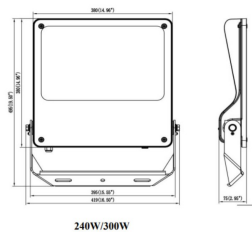

Item code	86.OF03.7451.02
Product type	Outdoor
Category	Floodlights
Family	SAFE

Pictograms

Dimensions

Product dimensions (mm) 495x419x75mm

Scheme

Product

Real power (W)	300
Real luminous flux (Lm)	43500
Luminous efficiency (Lm/W)	145
Beam angle (°)	55°X125°
IP	IP66
Operating temperature	-30°C to + 50°C
Colour	black
Control gear included	yes
Control gear	ON-OFF
Power Factor	>0,101
Flicker Free	YES
Light source	LED
Average life time (h)	Up to 100,000hrs LM76
Colour temperature (K)	4000K
Colour consistency (SDCM)	<5
CRI	70
IK	IK08