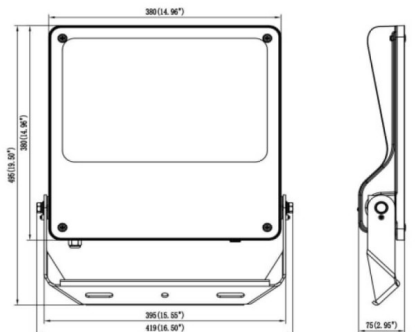

SAFE

Lavov outdoor floodlight from the family SAFE with a power of 300W and an optic of 55°X125°. . With a total lumen output of 43500 lm and an efficiency of 145lm/W. Manufactured in die cast aluminium alloy with low copper content perfect for aggressive environments and finished in powder coating in black color. Degree of protection IP66 and IK08. DALI driver.

Dimensions

Product dimensions (mm) **495x419x75mm**

Scheme

240W/300W

Item code	86.OF03.7453.02
Product type	Outdoor
Category	Floodlights
Family	SAFE
Pictograms	

Product	
Real power (W)	300
Real luminous flux (Lm)	43500
Luminous efficiency (Lm/W)	145
Beam angle (°)	55°X125°
IP	IP66
Operating temperature	-30°C to + 50°C
Colour	black
Control gear included	yes
Control gear	DALI
Power Factor	>0,101
Flicker Free	YES
Light source	LED
Type of LED	NF2W757GR-V3
Average life time (h)	Up to 100,000hrs LM76
Colour temperature (K)	4000K
Colour consistency (SDCM)	5
CRI	70
IK	IK08