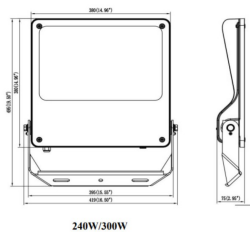

Item code	86.OF03.7453.02
Product type	Outdoor
Category	Floodlights
Family	SAFE

Pictograms

Dimensions

Product dimensions (mm) 495x419x75mm

Scheme

Product

Real power (W)	300
Real luminous flux (Lm)	43500
Luminous efficiency (Lm/W)	145
Beam angle (°)	55°X125°
IP	IP66
Operating temperature	-30°C to + 50°C
Colour	black
Control gear included	yes
Control gear	DALI
Power Factor	>0,101
Flicker Free	YES
Light source	LED
Average life time (h)	Up to 100,000hrs LM76
Colour temperature (K)	4000K
Colour consistency (SDCM)	<5
CRI	70
IK	IK08